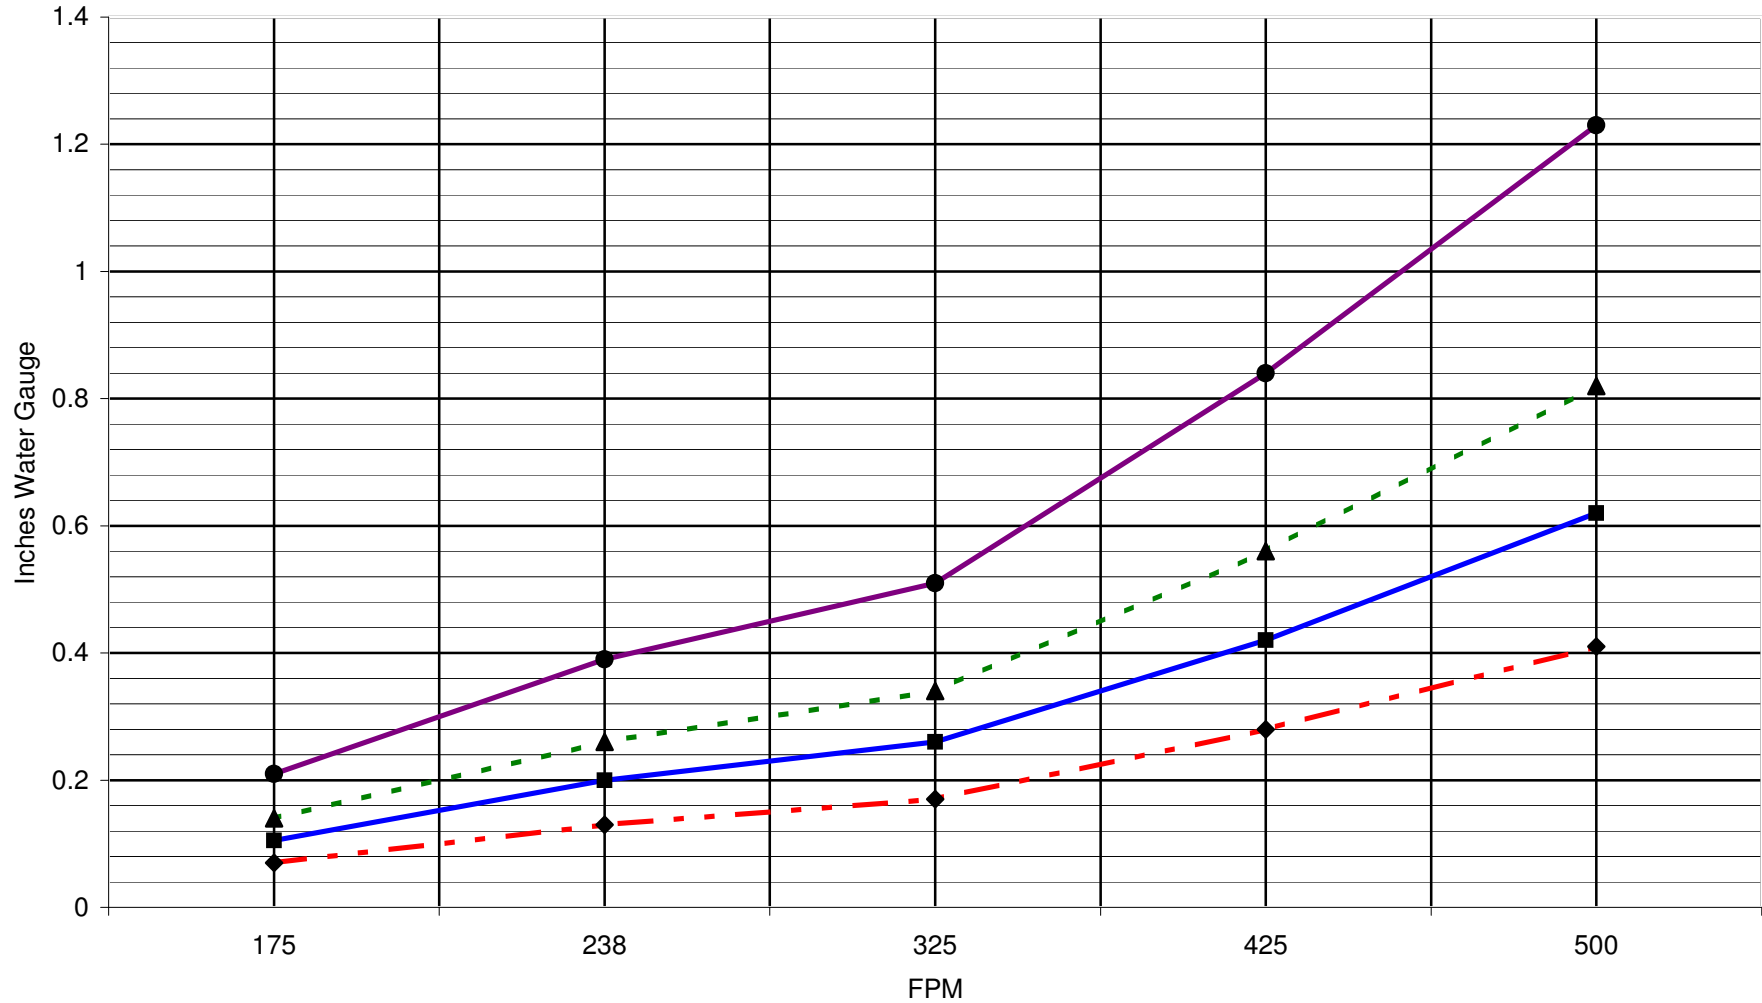

### VaporTrap Box Style Pressure Drop Graph

◆- - VT 12"   ■- - VT 8"   ▲- - VT 6"   ●- - VT 4"

2335 NW 29th Ave  
Portland OR 97210

(800) 777-4044